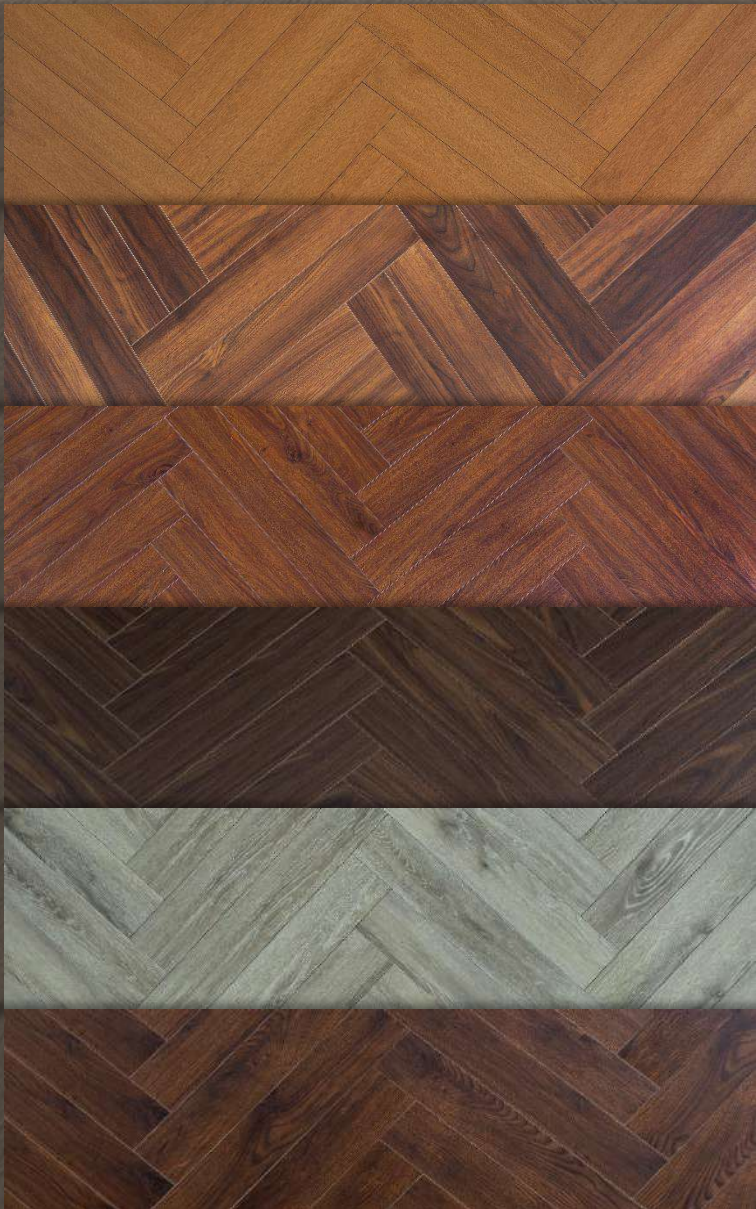

**K2**<sup>®</sup>  
**IMPEX**

MUMBAI • NEW DELHI

**GALGOO**<sup>®</sup>  
FLOOR DECOR SOLUTIONS

# Herringbone Series

THICKNESS 8.0mm AC 4 Grande | Single Click | V Groove

**“The details are not the details... They make  
the designs.”**