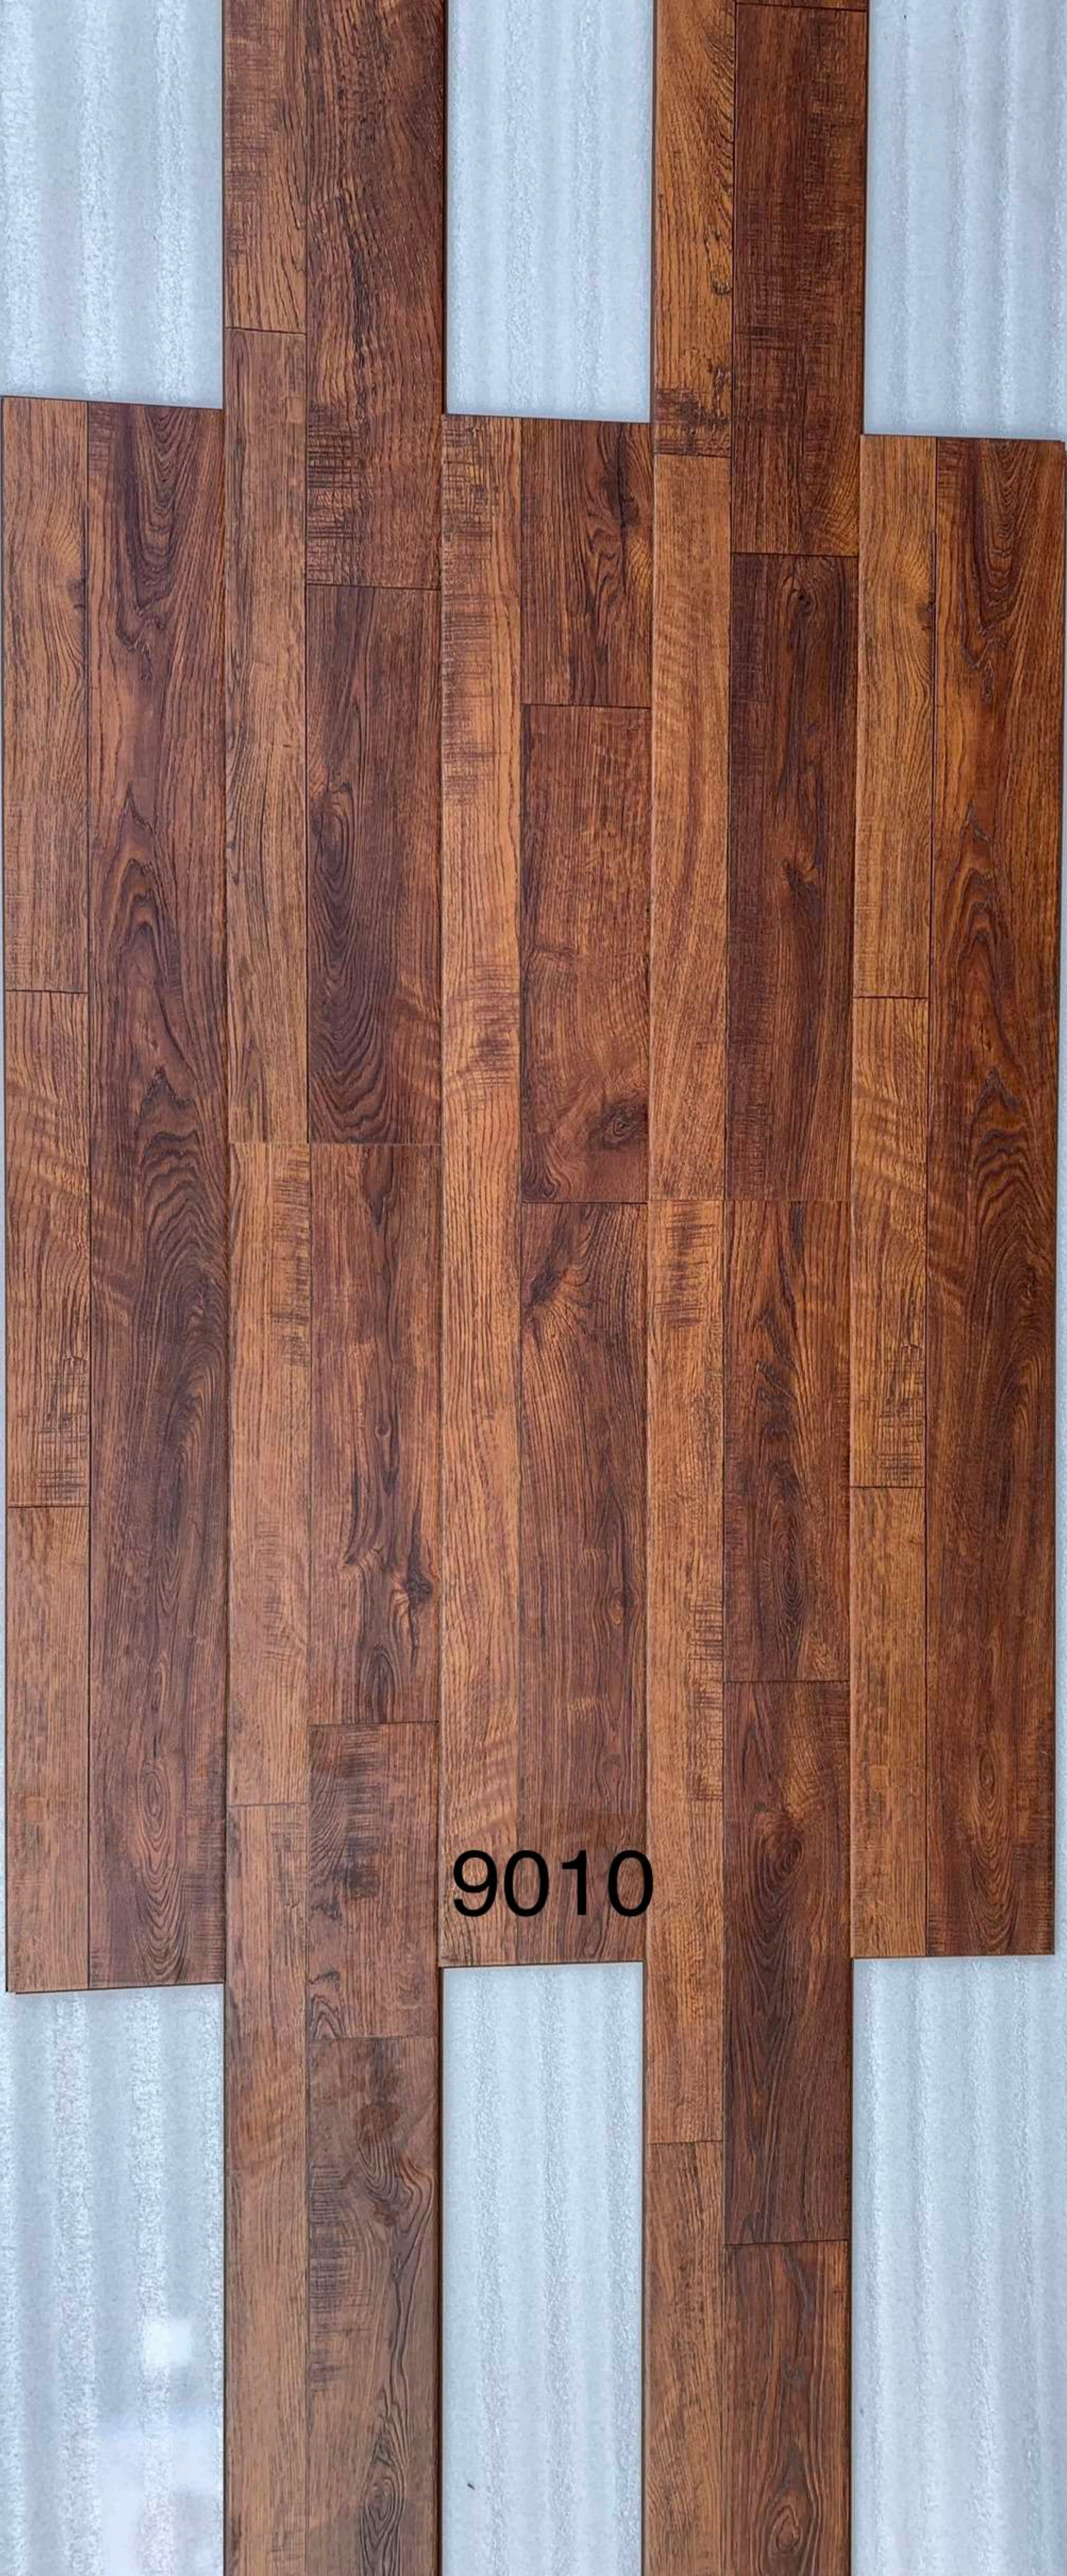

A sample of wooden plank flooring with a dark brown, wavy grain pattern. The planks are arranged in a staggered, vertical layout. The background is a light blue-grey color. The number '9007' is printed in black in the center of the image.

9007

The image displays several vertical wooden planks with a rich, reddish-brown stain and a prominent wood grain. The planks are arranged in a staggered pattern against a light blue, textured background. The number '9008' is printed in a bold, black, sans-serif font in the lower-middle section of the image.

9008

9009

9010