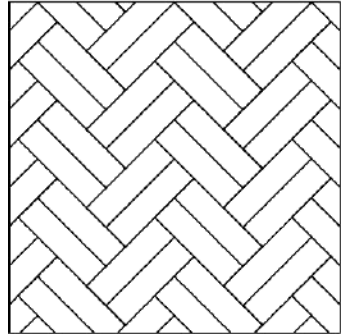

K2[®]
IMPEX

MUMBAI • NEW DELHI

GALGOO[®]
FLOOR DECOR SOLUTIONS

Herringbone Series

THICKNESS 8.0mm AC 4 Grande | Single Click | V Groove

“The details are not the details... They make the designs.”

HB101

Herringbone Series

**"Discover the Beauty
of Thoughtfully
Designed Interiors"**

Herringbone Patterns

Herringbone pattern

Brickbond pattern

Basket weave pattern

Chevron

Double Herringbone