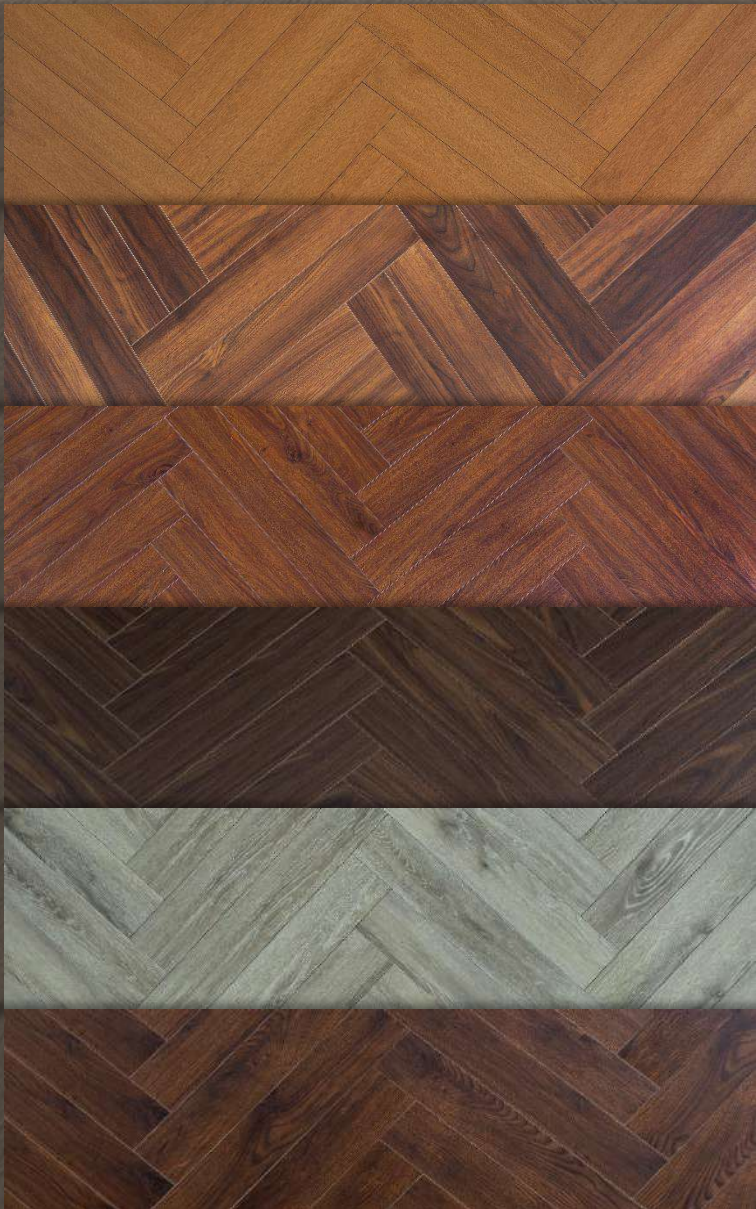

K2[®]
IMPEX

MUMBAI • NEW DELHI

GALGOO[®]
FLOOR DECOR SOLUTIONS

Herringbone Series

THICKNESS 8.0mm AC 4 Grande | Single Click | V Groove

“The details are not the details... They make the designs.”

HB101

Herringbone Series

"Enjoy the Comfort
and Functionality of
Thoughtful Interiors"

HB102

Herringbone Series

"Immerse Yourself in
the Charm of Tastefully
Decorated Interiors"

HB103

Herringbone Series

**"Sustainable Style:
Eco-Friendly Wooden
Interiors for a
Greener Home"**